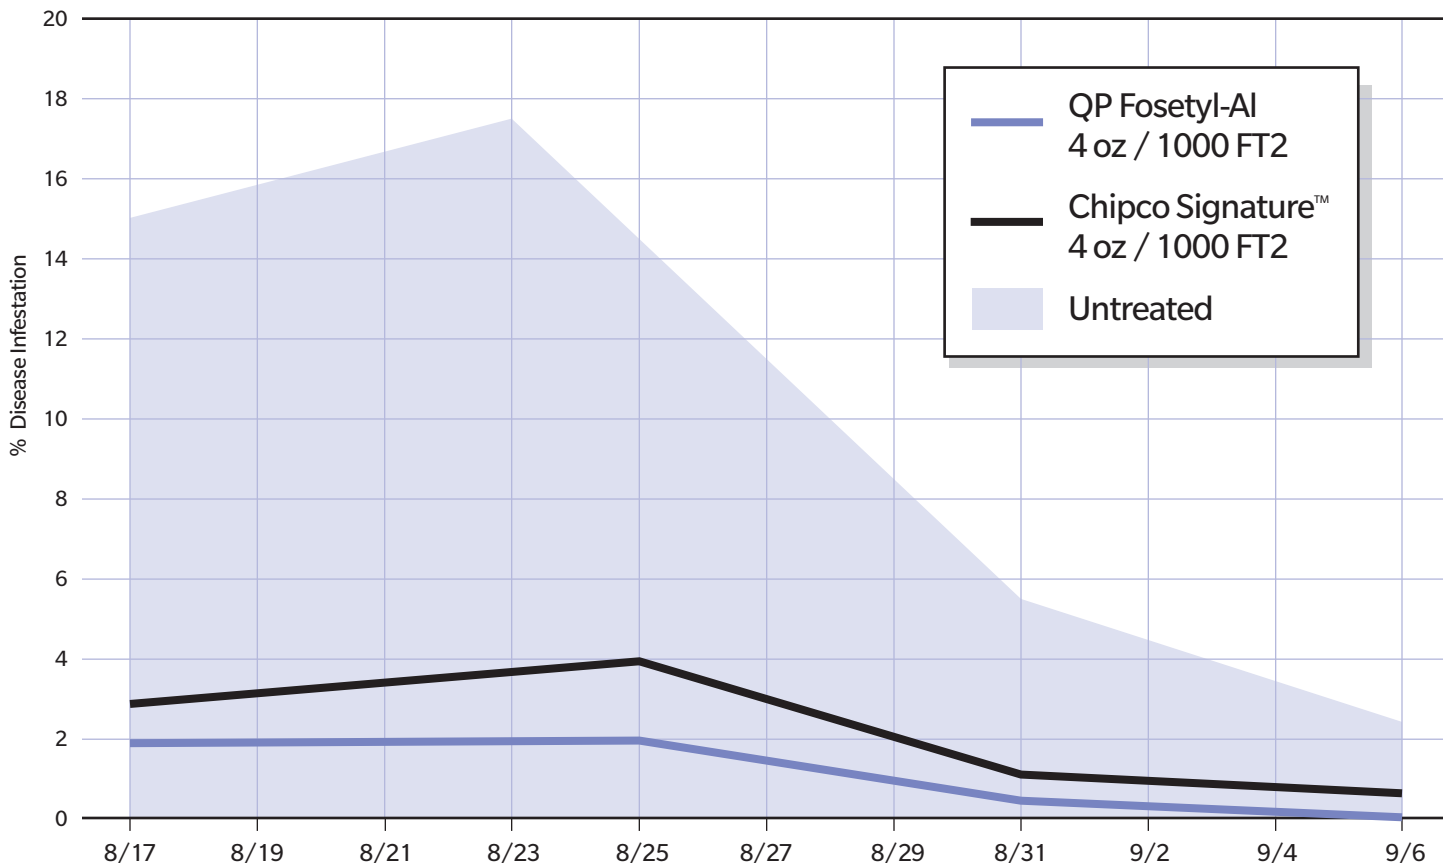

Quali-Pro Fosetyl-AI vs Chipco Signature™ on Pythium Blight Penn State University 2007

QualiGard Dry Soluble

Now co-packed with Fosetyl 80 WDG!

The ideal tank mix addition for complete stress relief, QualiGard improves turf vigor and plant health. Add the enhanced growth technology of QualiGard to Fosetyl-AI 80 for advanced control of disease and summer stress – when and where you need it.

- Dye-free dry soluble formulation for convenience and tank mix compatibility
- Complex formulation of trace nutrients and vitamin-enriched horticultural supplements
- Keeps turf healthy and vigorous
- Perfect complement to Fosetyl-AI /fungicide tank mix for control of summer stress complex