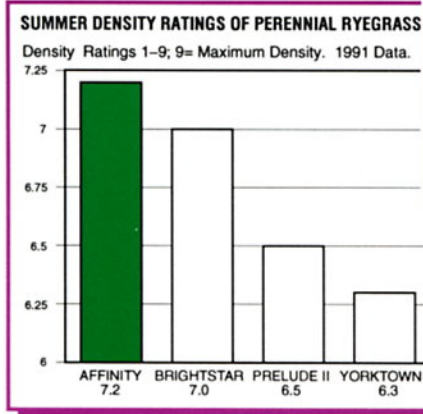

Affinity

PERENNIAL RYEGRASS

#1, One, Une, Eins...

In any language, **AFFINITY** is the finest Turf-type Perennial Ryegrass you can buy.

Affinity has a genetic dark green color...year round. Even Affinity's winter color rating looks great, and spring green-up is excellent!

As the charts on the right show, Affinity with endophyte will produce one of the densest, fine textured turfs possible. Affinity has excellent disease resistance, especially to Fusarium Patch, Brown Patch, Pythium Blight and Crown Rust. The endophyte content is extremely high for natural resistance to many turf pests.

While many grass seed companies brag that their varieties are on the 1st page, in the top 20 or..... Only one variety ranked #1 out of 123 entries in the National Turfgrass Evaluation Program, 1991 Perennial Ryegrass Progress Report — **AFFINITY TURF-TYPE PERENNIAL RYEGRASS**.

AFFINITY IS A PRODUCT OF

33390 Tangent Loop
Tangent, Oregon 97389
Phone (541) 926-8649
Fax (541) 926-4435
800-421-1735
www.turfmerchants.com