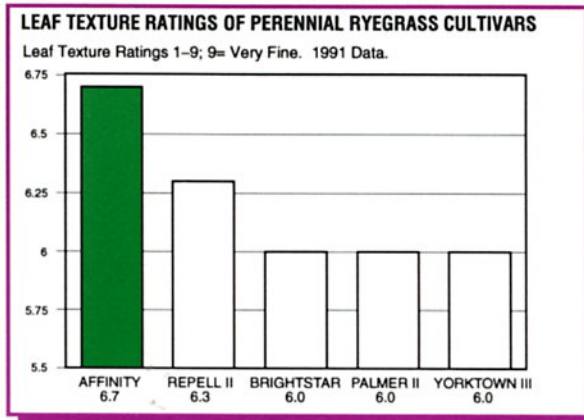

Affinity

PERENNIAL RYEGRASS

#1, One, Une, Eins...

In any language, **AFFINITY** is the finest Turf-type Perennial Ryegrass you can buy.

Affinity has a genetic dark green color...year round. Even Affinity's winter color rating looks great, and spring green-up is excellent!

As the charts on the right show, Affinity with endophyte will produce one of the densest, fine textured turfs possible. Affinity has excellent disease resistance, especially to Fusarium Patch, Brown Patch, Pythium Blight and Crown Rust. The endophyte content is extremely high for natural resistance to many turf pests.

While many grass seed companies brag that their varieties are on the 1st page, in the top 20 or..... Only one variety ranked #1 out of 123 entries in the National Turfgrass Evaluation Program, 1991 Perennial Ryegrass Progress Report — **AFFINITY TURF-TYPE PERENNIAL RYEGRASS**.

AFFINITY IS A PRODUCT OF

33390 Tangent Loop
Tangent, Oregon 97389
Phone (541) 926-8649
Fax (541) 926-4435
800-421-1735
www.turfmerchants.com