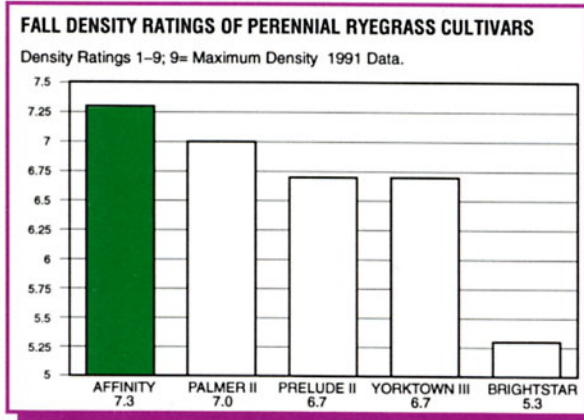

Affinity

PERENNIAL RYEGRASS

#1, One, Une, Eins...

In any language, **AFFINITY** is the finest Turf-type Perennial Ryegrass you can buy.

Affinity has a genetic dark green color...year round. Even Affinity's winter color rating looks great, and spring green-up is excellent!

As the charts on the right show, Affinity with endophyte will produce one of the densest, fine textured turfs possible. Affinity has excellent disease resistance, especially to Fusarium Patch, Brown Patch, Pythium Blight and Crown Rust. The endophyte content is extremely high for natural resistance to many turf pests.

While many grass seed companies brag that their varieties are on the 1st page, in the top 20 or..... Only one variety ranked #1 out of 123 entries in the National Turfgrass Evaluation Program, 1991 Perennial Ryegrass Progress Report — **AFFINITY TURF-TYPE PERENNIAL RYEGRASS**.

AFFINITY IS A PRODUCT OF

33390 Tangent Loop
Tangent, Oregon 97389
Phone (541) 926-8649
Fax (541) 926-4435
800-421-1735
www.turfmerchants.com